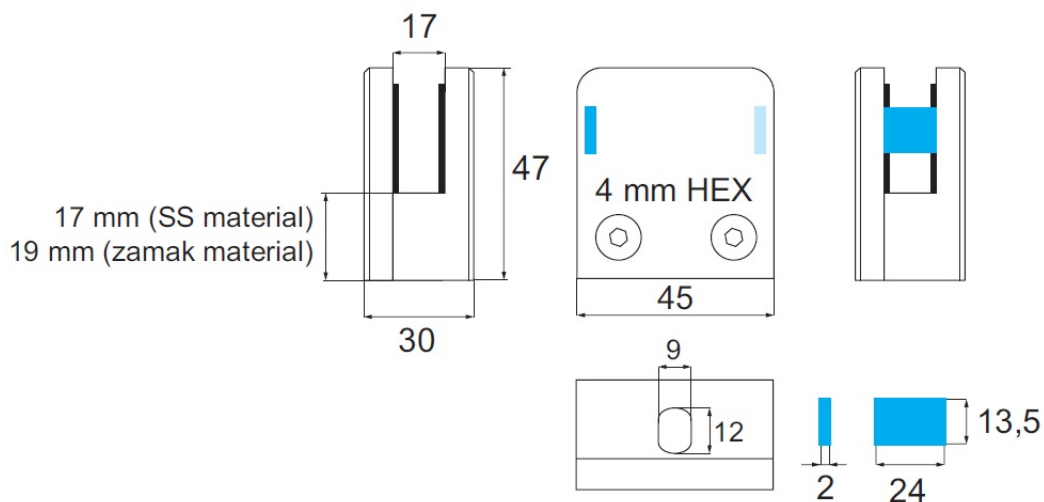

PRODUCT SHEET

Description:

Glass Clamp "Square" W/Bottom Plate, Flat, SS316-Brushed, 45x47x30mm, 6,76-12,76mm Glass Thickness, No Safety Pin & No, Cushions

Item number:

22.10.320-0

Units	Box	Carton	HS Code	Barcode
Pcs.	50	100	8302419000	 5704866083775